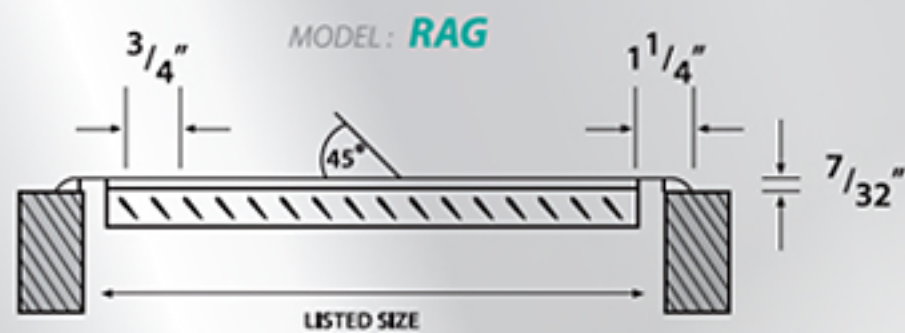

MODEL: **RAG**

MODEL: **RAG-IB**

Dimension / Description

MODEL: **RAG-IB**

17/16"

○ White Colour

○ Aluminium

● Order Colour